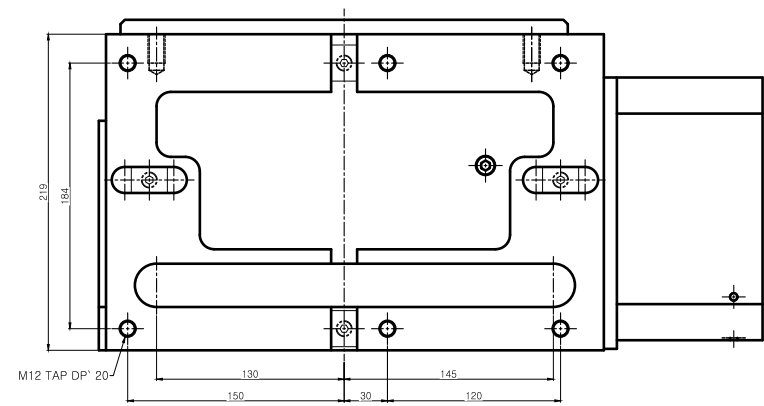

" TABLE 부착 "

TITLE	Nc Rotary Table	PART NAME	회 동 도
DRG. NO.	HRS-324Y4-00	USER	-
CODE NO.		DEPARTMENT	Research & Development
SCALE	1:1	DATE	
1:1	Approved	Checked	Designed