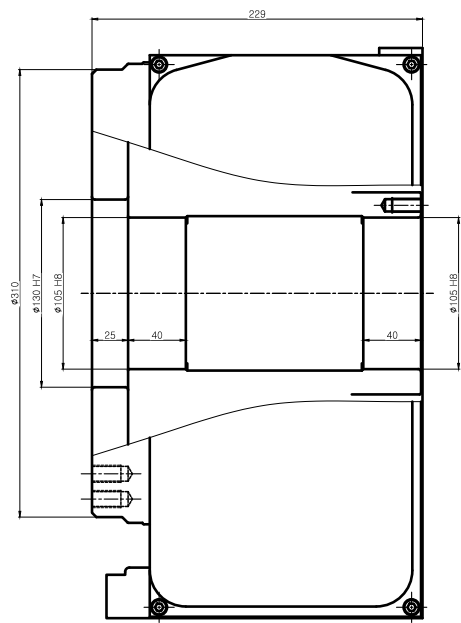

" TABLE 부착 "

TITLE	Nc Rotary Table	PART NAME	회 동 도
DRG. NO.	HRS-324Y4-00	USER	-
CODE NO.		DEPARTMENT	Research & Development
SCALE	1:1	DATE	
1:1	Approved	Checked	Designed