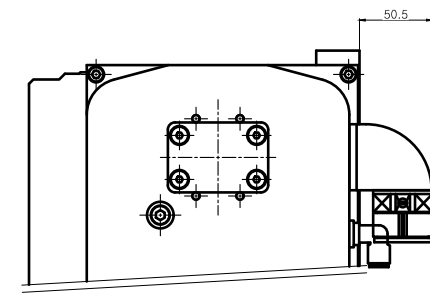

" TABLE 부착 "

TITLE	Nc Rotary Table	PART NAME	회 동 도
DRG. NO.	HRS-324Y4-00	USER	-
CODE NO.		DEPARTMENT	Research & Development
SCALE	1:1	DATE	
1:1	Approved	Checked	Designed