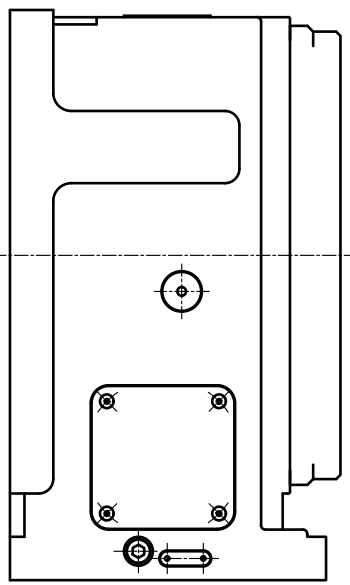

" TABLE 부착 "

TITLE	Nc Rotary Table	PART NAME	회 동 도
DRG. NO.	HRS-324Y4-00	USER	-
CODE NO.		DEPARTMENT	Research & Development
SCALE	1:1	DATE	
1:1	Approved	Checked	Designed