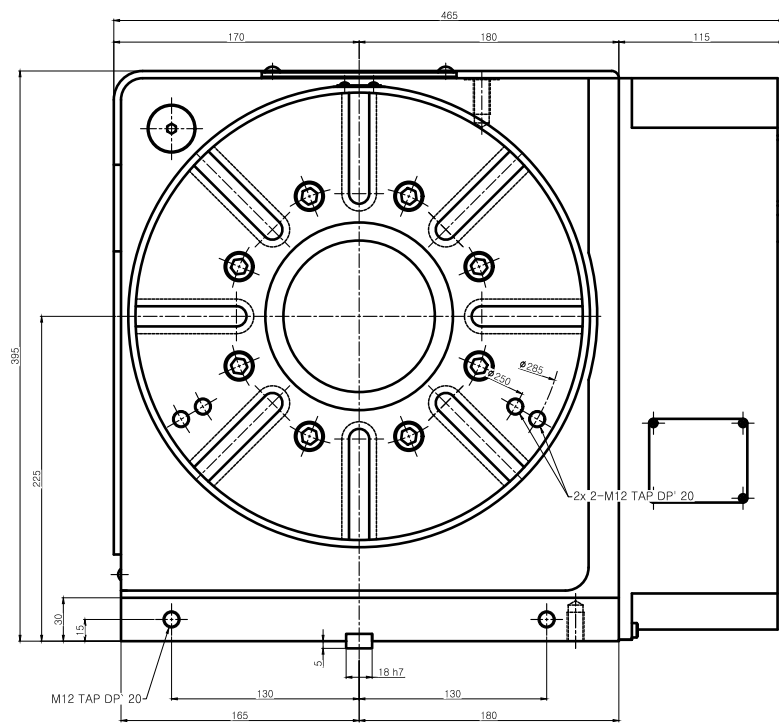

" TABLE 부착 "

TITLE	Nc Rotary Table	PART NAME	회 동 도
DRG. NO.	HRS-324Y4-00	USER	-
CODE NO.		DEPARTMENT	Research & Development
SCALE	1:1	DATE	
1:1	Approved	Checked	Designed