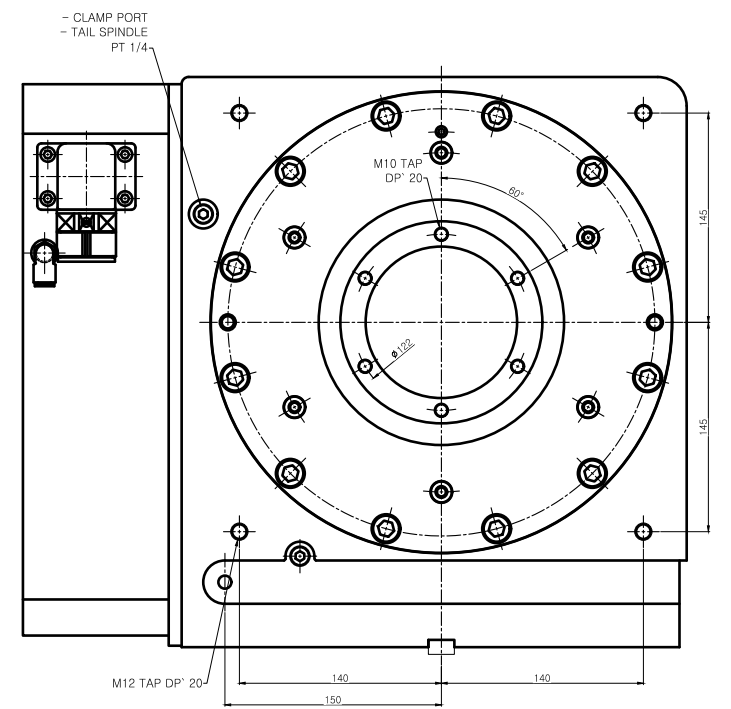

" TABLE 부착 "

TITLE	Nc Rotary Table	PART NAME	회 동 도
DRG. NO.	HRS-324Y4-00	USER	-
CODE NO.		DEPARTMENT	Research & Development
SCALE	1:1	DATE	
1:1	Approved	Checked	Designed